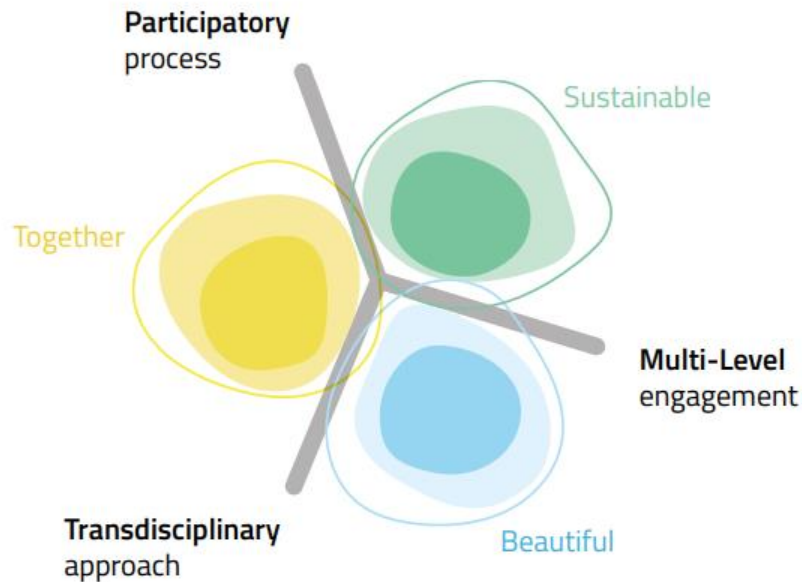

<https://new-european-bauhaus.europa.eu/get-involved/use-compass_en>