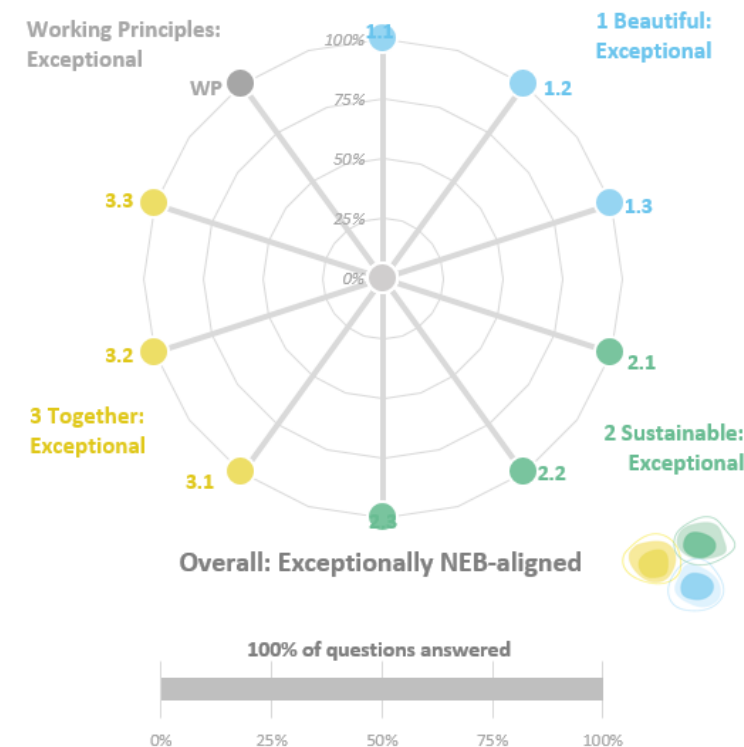

New European Bauhaus Toolbox & Small Projects

Checklist

The New European Bauhaus Toolbox was designed to support projects by providing practical tools to facilitate your project incorporating the Principles and Values of the New European Bauhaus.

The New European Bauhaus Toolbox can support your THRIVE project as the tools were designed to support the following:

- Renovation of existing buildings in a spirit of circularity and carbon neutrality.
- Preservation and transformation of cultural heritage.
- Regeneration of urban spaces.

Some of these tools you will have used during this event but there are many more tools to be discovered and utilized for each stage of your THRIVE project.